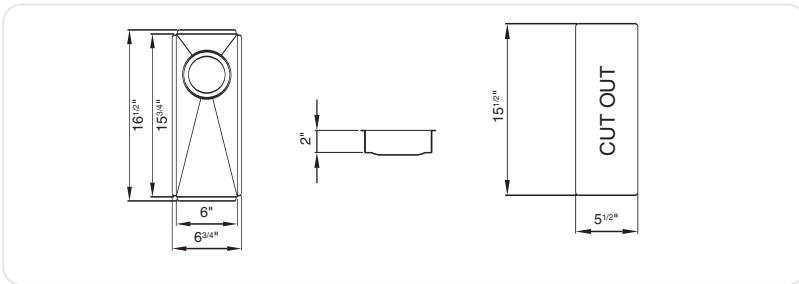

ESATTO

Stainless Steel 0.5 Bowl
Undermount

AS-ES05XXUSUM

- Features**
- 18 gauge Series 304 Steel
 - Undermount installation
 - Bowl depth 2"
 - Fitted with high density sound deadening pads
 - Spray back coating
 - Cross-tapered bowls for efficient drainage
 - Brushed finish

Finish

Brush Polish

Fixing Clips Bowl depth 2" Waste hole 3.5"

We reserve the right to amend specifications, weights, measures and color availability without prior notice. All measurements are in millimetres unless otherwise stated.